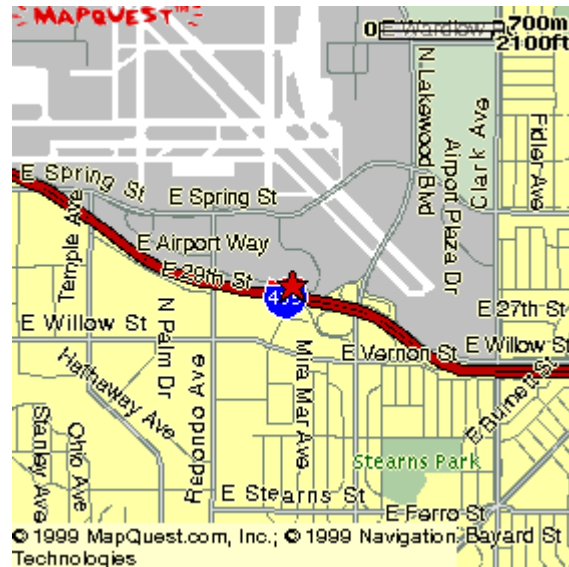

Getting to the Long Beach Facility

3760 Kilroy Airport Way Suite 100 Long Beach, CA 90806

To get to Assistance in Marketing's Long Beach facility from LAX & 405 south:

- From LAX follow signs to 405 south (San Diego)
- Take 405 south (San Diego)
- Exit at Cherry/Spring
- Left at light (Spring Street)
- Right at Kilroy Airport Way (third light)
- Right at stop sign - Building 3760 in on you right
- Suite 100 is opposite entry doors on lobby level

To get to LAX & Los Angeles (405 north) from Assistance in Marketing's Long Beach facility:

- From Kilroy Airport Way turn left on to Spring Street
- Stay in far right lane and take 405 north on ramp
- For LAX exit at Century Blvd and follow signs
- For Los Angeles continue north

To get to Assistance in Marketing's Long Beach facility from John Wayne (Santa Ana) Airport and Orange County:

- From John Wayne (Santa Ana) Airport follow signs for 405 north (Long Beach)
- Take 405 North to Long Beach
- Exit at Lakewood Blvd (follow exit to Long Beach Airport)
- Left at Spring Street (1st stop light)
- Left at Kilroy Airport Way (1st stop light)
- Right at stop sign - Building 3760 in on your right
- Suite 100 is opposite entry doors on lobby level

To get to John Wayne (Santa Ana) Airport and Orange County from AIM Long Beach:

- From Kilroy Airport way turn right onto Spring Street
- Right at Lakewood Blvd (1st light)
- Stay in far right lane and take 405 south (San Diego) entrance ramp
- For John Wayne (San Ana) Airport exit at MacArthur and follow signs